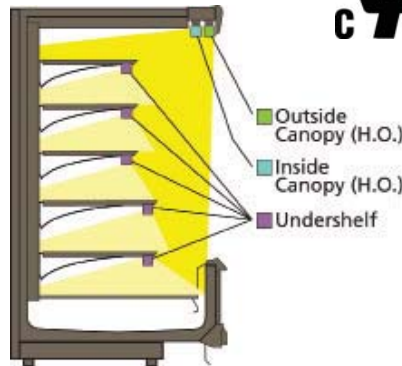

## 3LB Series LED for Reach-In Door & Multi-Deck Canopy & Shelf Lighting

The 3LB Series is the Next Generation LED Light Fixture from 1 Source LED. This is the only universal LED light fixture that is designed for both Reach-In Door and Multi-Deck Display Case Shelf Lighting, as well as canopy lighting. Eligible for Tier 1 level rebates for most utilities, with **DLC Certification**. Fit with multiple mounting options, either magnets or clips, the 3LB is the easiest LED retrofit option on the market today. The 3LB Series is the future of LED case lighting and its performance is unmatched by any competitor light fixture. Call your sales rep for a visit so they can prove it to you!

### Product Specifications

- ETL Listed
- DLC Listed
- NICHIA LM80 Certified LED's
- IP 65 Rating
- Utility Tier 1 Rebate Performance
- 88 Lumens Per Watt & 80+ CRI
- 65,000 Hour Lifetime Rating
- 5 Year Warranty
- Multiple Mounting Options
- UL Listed LED Driver Power Supply
- Optional Dimming Controller
- Efficiency at less than 4 Watts per Linear Foot
- 3000K - 5500K Available. 4100K LED Lamp Standard
- Reach-In Door LED Sizes Range from 4 Foot - 6 Foot
- Display Case Shelf/Canopy LED Sizes Range from 2 Foot - 4 Foot